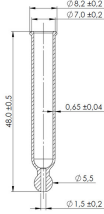

Variations

Image	SKU	Pipette Measurement Marks	Price
	KAPALPRSINI05MLNBR	Without Measurement Marks	€9,2975 - €9,3500
	KAPALPRSINI05MLGRNBR	With Measurement Marks (25ml, 50ml, 75ml, 1.0ml)	€9,3145 - €9,3700