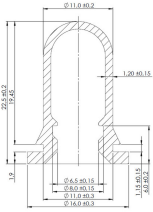

### Variations

Image	SKU	Pipette Measurement Marks	Price
	KAPALPRSINI50MLPNBR	Without Measurement Marks	€0,3660 - €0,3660
	KAPALPRSINI50MLGNBR	With Measurement Marks (25ml - 50ml - 75ml - 1.0ml)	€0,3230 - €0,3800