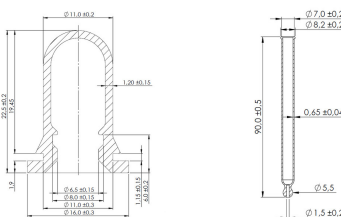

ALU PREMIUM SILVER NIGHT ASSEMBLED DROPPER - 50 ML, BLACK TEAT, ALU SILVER COLLAR WITH 2 SILVER RINGS, DIN18 THREAD, 90 MM STRAIGHT-TIP GLASS PIPETTE

SKU: KAPALPRSINI50MLNBR

The ALU Premium Silver Night Dropper is a finely crafted 50 ml dropper featuring a black teat and an ALU Silver collar with two silver rings. With a straight-tip glass pipette, it ensures precise integration with DIN18 thread bottles for seamless dispensing.

Variations

Image	SKU	Pipette Measurement Marks	Price
	KAPALPRSINI50MLPNBR	Without Measurement Marks	€0,3660 - €0,3660
	KAPALPRSINI50MLGNBR	With Measurement Marks (25ml - 50ml - 75ml - 1.0ml)	€0,3230 - €0,3800