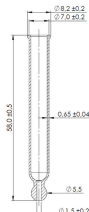

ALU PREMIUM SILVER NIGHT ASSEMBLED DROPPER - 10 ML, BLACK TEAT, ALU SILVER COLLAR WITH 2 SILVER RINGS, DIN18 THREAD, 58 MM STRAIGHT-TIP GLASS PIPETTE

SKU: KAPALPRSINI10MLNBR

The ALU Premium Silver Night Dropper is a finely crafted 10 ml dropper featuring a black teat and an ALU Silver collar with two silver rings. With a straight-tip glass pipette, it ensures precise integration with DIN18 thread bottles for seamless dispensing.

Variations

Image	SKU	Pipette Measurement Marks	Price
	KAPALPRSINI10MLPLNBR	Without Measurement Marks	€0.2975 - €0.3500
	KAPALPRSINI10MLGRNBR	With Measurement Marks (25ml, 50ml, 75ml, 1.0ml)	€0.3145 - €0.3700