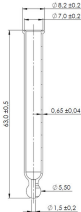

### Variations

Image	SKU	Pipette Measurement Marks	Price
	KAPALPRSINI50MLPNBR	Without Measurement Marks	€0,3660 - €0,3660
	KAPALPRSINI50MLGNBR	With Measurement Marks (25ml - 50ml - 75ml - 1.0ml)	€0,3230 - €0,3800