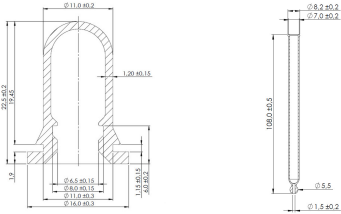

## ALU PREMIUM SILVER NIGHT ASSEMBLED DROPPER - 100 ML, BLACK TEAT, ALU SILVER COLLAR WITH 2 SILVER RINGS, DIN18 THREAD, 108 MM STRAIGHT-TIP GLASS PIPETTE

SKU: KAPALPRSINI100MLNBR

The ALU Premium Silver Night Dropper is a finely crafted 108 ml dropper featuring a black teat and an ALU Silver collar with two silver rings. With a straight-tip glass pipette, it ensures precise integration with DIN18 thread bottles for seamless dispensing.