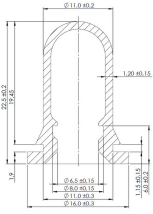

Variations

Image	SKU	Pipette Measurement Marks	Price
	KAPALPRSINI05MLNBR	Without Measurement Marks	€9,2975 - €9,3500
	KAPALPRSINI05MLGRNBR	With Measurement Marks (25ml, 50ml, 75ml, 1.0ml)	€9,3145 - €9,3700