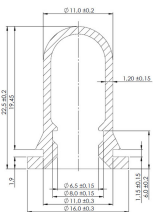

ALU PREMIUM SILVER NIGHT ASSEMBLED DROPPER - 10 ML, BLACK TEAT, ALU SILVER COLLAR WITH 2 SILVER RINGS, DIN18 THREAD, 58 MM STRAIGHT-TIP GLASS PIPETTE

SKU: KAPALPRSINI10MLNBR

The ALU Premium Silver Night Dropper is a finely crafted 10 ml dropper featuring a black teat and an ALU Silver collar with two silver rings. With a straight-tip glass pipette, it ensures precise integration with DIN18 thread bottles for seamless dispensing.

Variations

Image	SKU	Pipette Measurement Marks	Price
	KAPALPRSINI10MLPLNBR	Without Measurement Marks	€0.2975 - €0.3500
	KAPALPRSINI10MLGRNBR	With Measurement Marks (25ml, 50ml, 75ml, 1.0ml)	€0.3145 - €0.3700